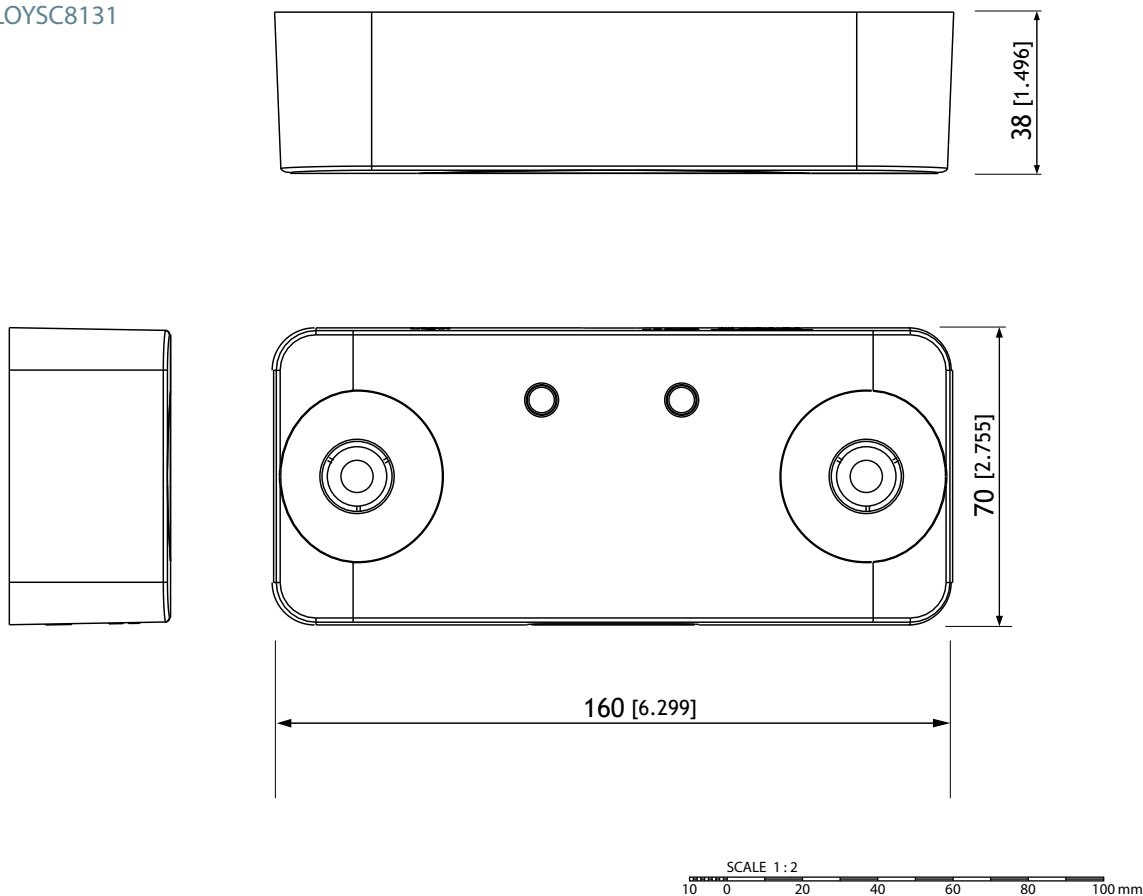

Dimensions of the devices in mm and [inch]

DIM009 LOYSC8131

The products of LOYTEC electronics GmbH are subject to constant development. Therefore, LOYTEC reserves the right to modify technical specifications at any time without prior notice. The most recent datasheet can be downloaded from www.loytec.com.