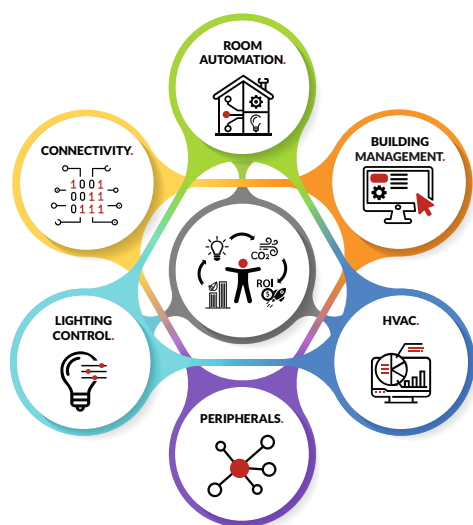

LOYTEC's retrofit solutions bring intelligence, efficiency, and sustainability to existing buildings. With a room-by-room approach, we significantly lower energy consumption while ensuring human-centric comfort and reliable control.

Why Retrofit?

- Reduce energy consumption and carbon footprint
- Improve operational efficiency and return on investment (ROI)
- Adapt seamlessly to existing infrastructure
- Enable intelligent control and automation
- Go Wireless with Bluetooth SIG Mesh - No Need for New Cabling

Key Features.

- Works with all major protocols (BACnet, LON, etc.)
- Wireless control with Bluetooth SIG Mesh - No additional wiring needed
- No unnecessary components - only what's needed.
- Scalable from a single room to entire buildings
- Simple, reliable installation with minimized downtime