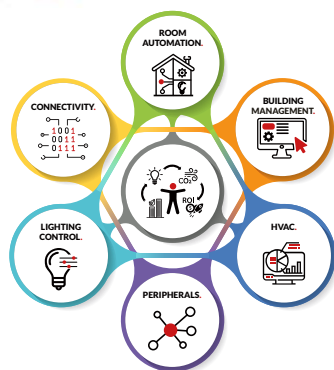

Bluetooth SIG Mesh – The Future of Wireless Control.

Secure. Scalable. Smart.

Bluetooth SIG Mesh is transforming building automation with industry-leading cybersecurity, effortless installation, and unparalleled flexibility. LOYTEC enhances this cutting-edge technology, seamlessly bridging traditional systems with fully wireless integration.

Wireless Control for a Smarter Future.

LOYTEC's Bluetooth SIG Mesh ecosystem is built for the future – reliable, scalable, and secure. Whether retrofitting existing infrastructure or designing next-gen smart buildings, our solutions provide unmatched control and efficiency.

Effortless Installation

Eliminate wiring challenges and reduce installation time with a fully wireless infrastructure, accelerating project completion without compromising performance. Say goodbye to incorrect bus-wiring issues.

Ultimate Flexibility

Control and monitor third-party equipment wirelessly with SIG Mesh-enabled I/O modules, enabling scalable and future-proof automation.

Versatile Communication Across Building Automation