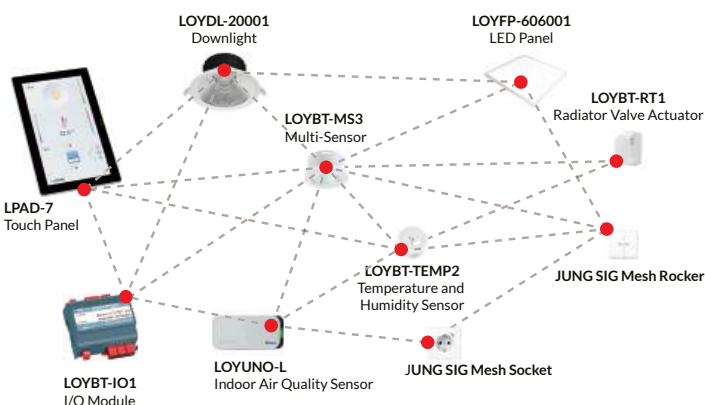

Bluetooth SIG Mesh – The Future of Wireless Control.

Secure. Scalable. Smart.

Bluetooth SIG Mesh is transforming building automation with industry-leading cybersecurity, effortless installation, and unparalleled flexibility. LOYTEC enhances this cutting-edge technology, seamlessly bridging traditional systems with fully wireless integration.

Wireless Control for a Smarter Future.

LOYTEC's Bluetooth SIG Mesh ecosystem is built for the future – reliable, scalable, and secure. Whether retrofitting existing infrastructure or designing next-gen smart buildings, our solutions provide unmatched control and efficiency.

Ultimate Flexibility

Control and monitor third-party equipment wirelessly with SIG Mesh-enabled I/O modules, enabling scalable and future-proof automation.

Versatile Communication Across Building Automation

Bluetooth SIG Mesh is more than just a lighting solution — it is a powerful communication profile for HVAC and Room Automation. Its adaptability enables efficient data exchange across all technical building trades, supporting interoperability, sustainability, and future-ready integration.